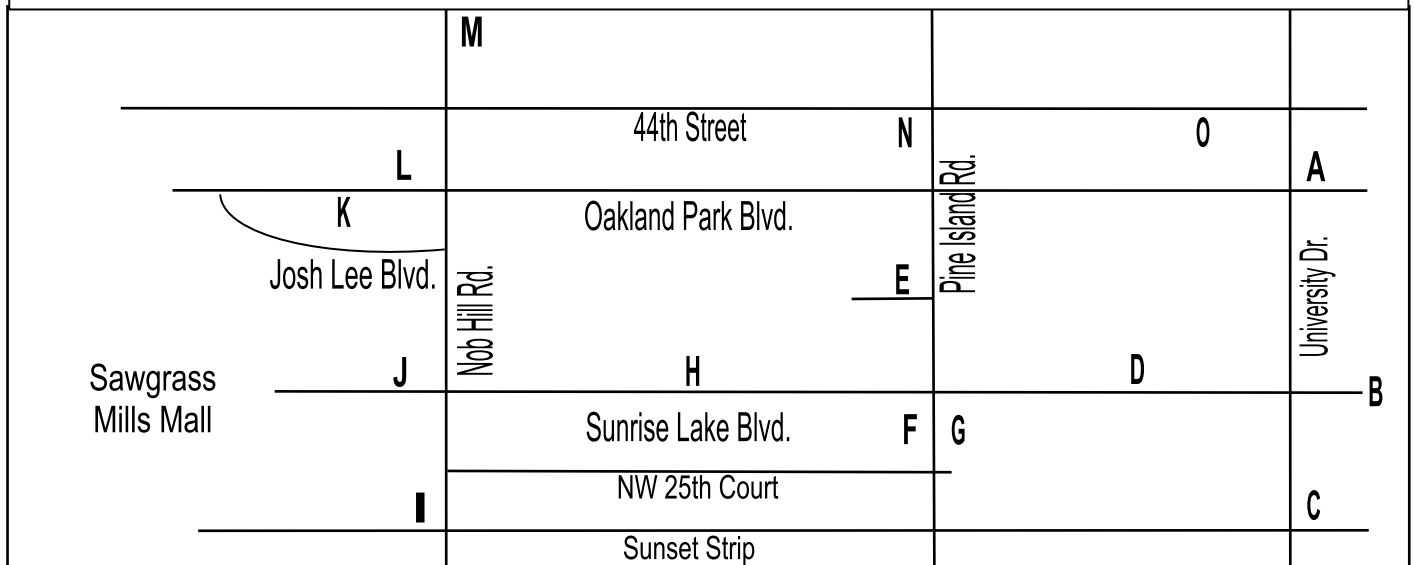

**City of Sunrise ROUTE 6 - Sawgrass Mills Mall
Wednesdays - Phases 1, 2, 3, 4, & Golfview**

Stop	Location	Times				
1	Sunrise Lakes Phase 1 & Golfview	8:30	9:30	10:30	11:30	
2	Sunrise Lakes Phase 2	8:40	9:40	10:40	11:40	
3	Sunrise Lakes Phase 3 (Entry C)	8:45	9:45	10:45	11:45	
4	Sunrise Lakes Phase 3 (Entry A & B)	8:50	9:50	10:50	11:50	
5	Sunrise Lakes Phase 3 (Entry D)	8:55	9:55	10:55	11:55	
6	Sunrise Lakes Phase 4 (On SLB Blvd B.C.T Bus Stops Only)	9:00	10:00	11:00	12:00	
7	Sawgrass Mills Mall Target/Marshalls	9:05	10:05	11:05	12:05	2:10
8	Return from Sawgrass Mills Mall		10:10	11:10	12:10	

Fridays - Francis Levy Federation & Waterbridge Apartments

	Francis Levy Federation Housing	9:30	
	Waterbridge Apartments	11:00	
	Sawgrass Mills Mall to Federation & Waterbridge Apartments	2:00	

MAP LOCATIONS

A (Walmart) Sunrise Town Center	I (Doris Market) Nob Hill Plaza
B Sunrise Lakes Phase 1 & Golfview Apts.	J Sunrise Lakes Phase 4
C (Bravo) University Plaza	K City of Sunrise Senior Center & Dan Pearl Library
D Sunrise Lakes Phase 2	L (Publix) Welleby Plaza
E Sunrise Lakes Phase 3 – Entry C	M Federation Housing & Daniel Cantor Sr. Center
F Sunrise Lakes Phase 3 – Entry B	N (Winn Dixie) Pine Plaza
G Sunrise Lakes Phase 3 – Entry A	O (Fish Peddler) Lincoln Plaza
H Sunrise Lakes Phase 3 – Entry D