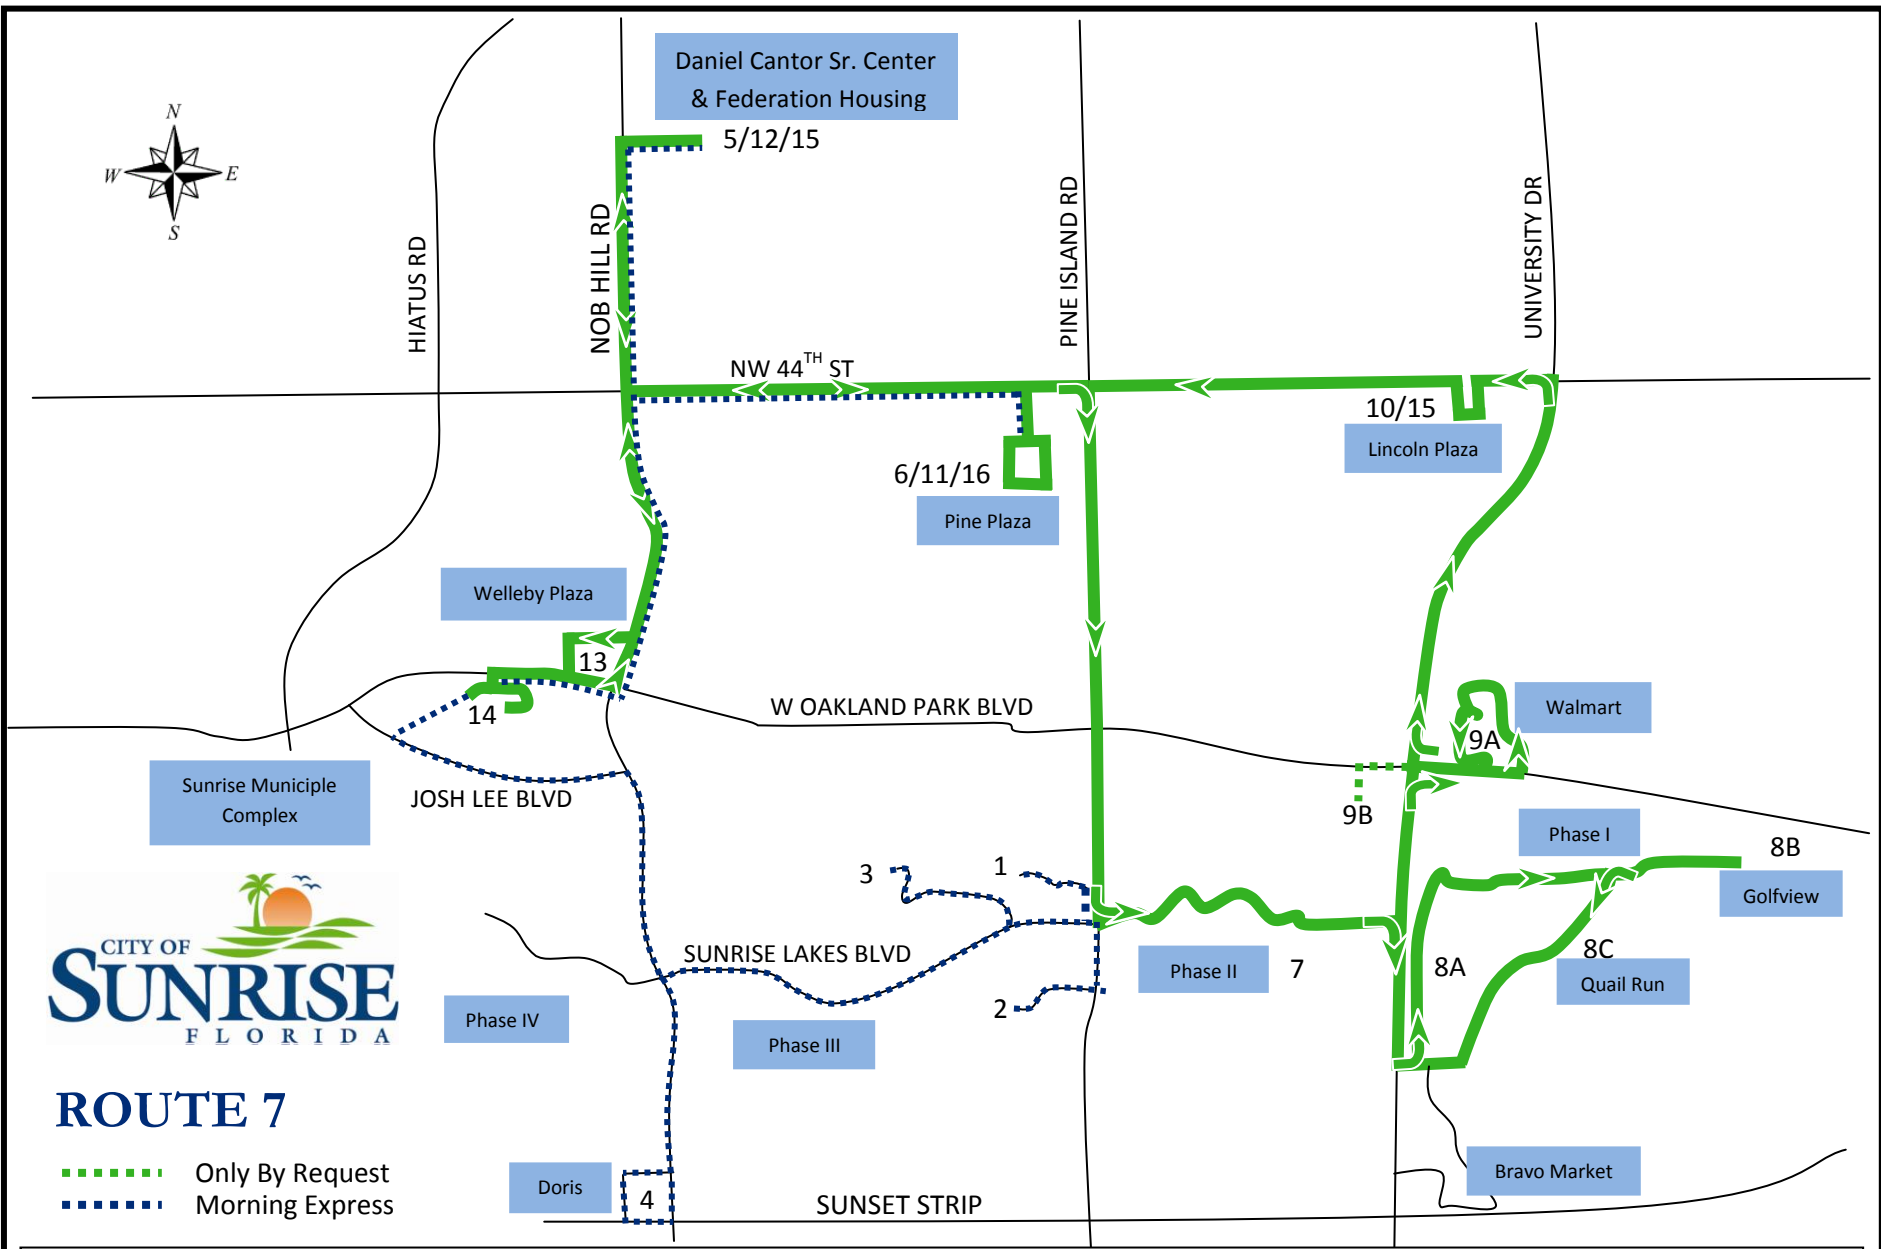

# ROUTE 7

- Only By Request
- Morning Express

Route covers Sunrise Lakes Phases 1 & 2, Golfview, Quail Run and Francis Levy Federation Housing. Runs Eastbound on Sunrise Lakes Blvd. Rt 7 Express runs 8:00 – 8:45 a.m. picking up at Sunrise Lakes Phase 3 Entries A, B, C & D dropping at Doris North to Federation Housing and Eastbound on NW 44<sup>th</sup> Street. Regular run begins at 8:50 a.m. at Sunrise Lakes Phase 2 and operates with one hour headways.