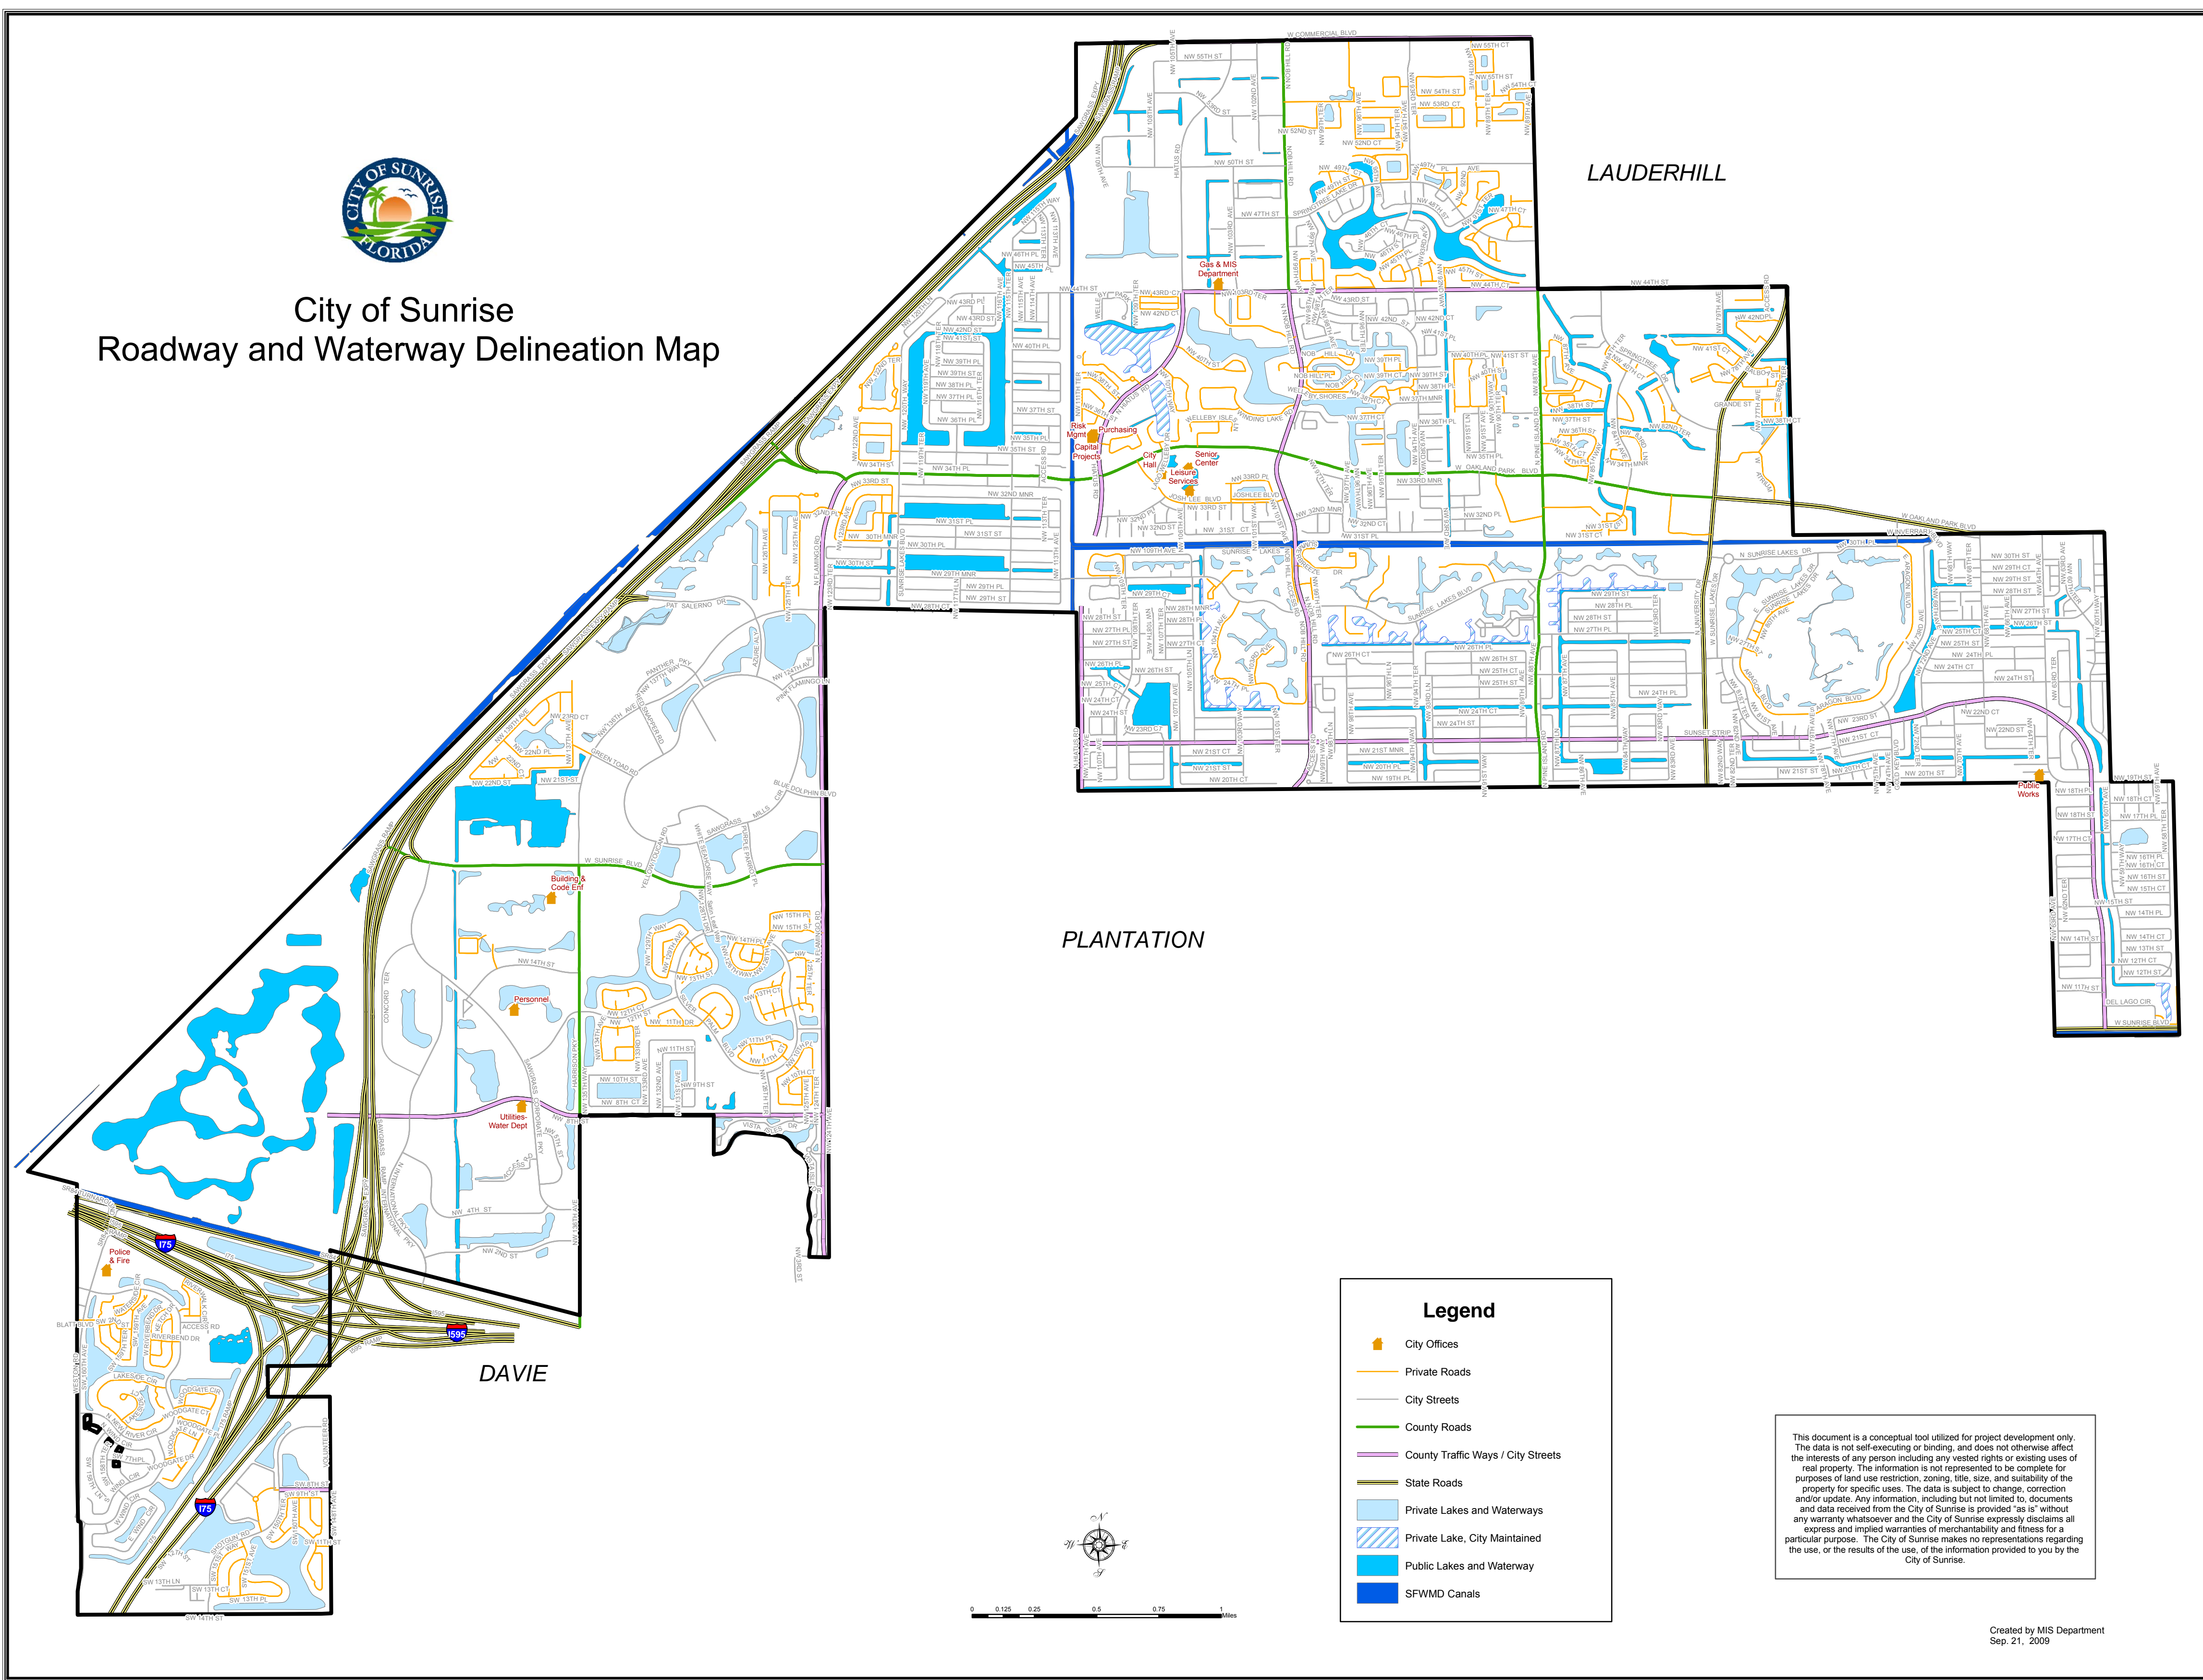

City of Sunrise Roadway and Waterway Delineation Map

LAUDERHILL

PLANTATION

DAVIE

Legend

- City Offices
- Private Roads
- City Streets
- County Roads
- County Traffic Ways / City Streets
- State Roads
- Private Lakes and Waterways
- Private Lake, City Maintained
- Public Lakes and Waterway
- SFWMD Canals

Created by MIS Department
Sep. 21, 2009