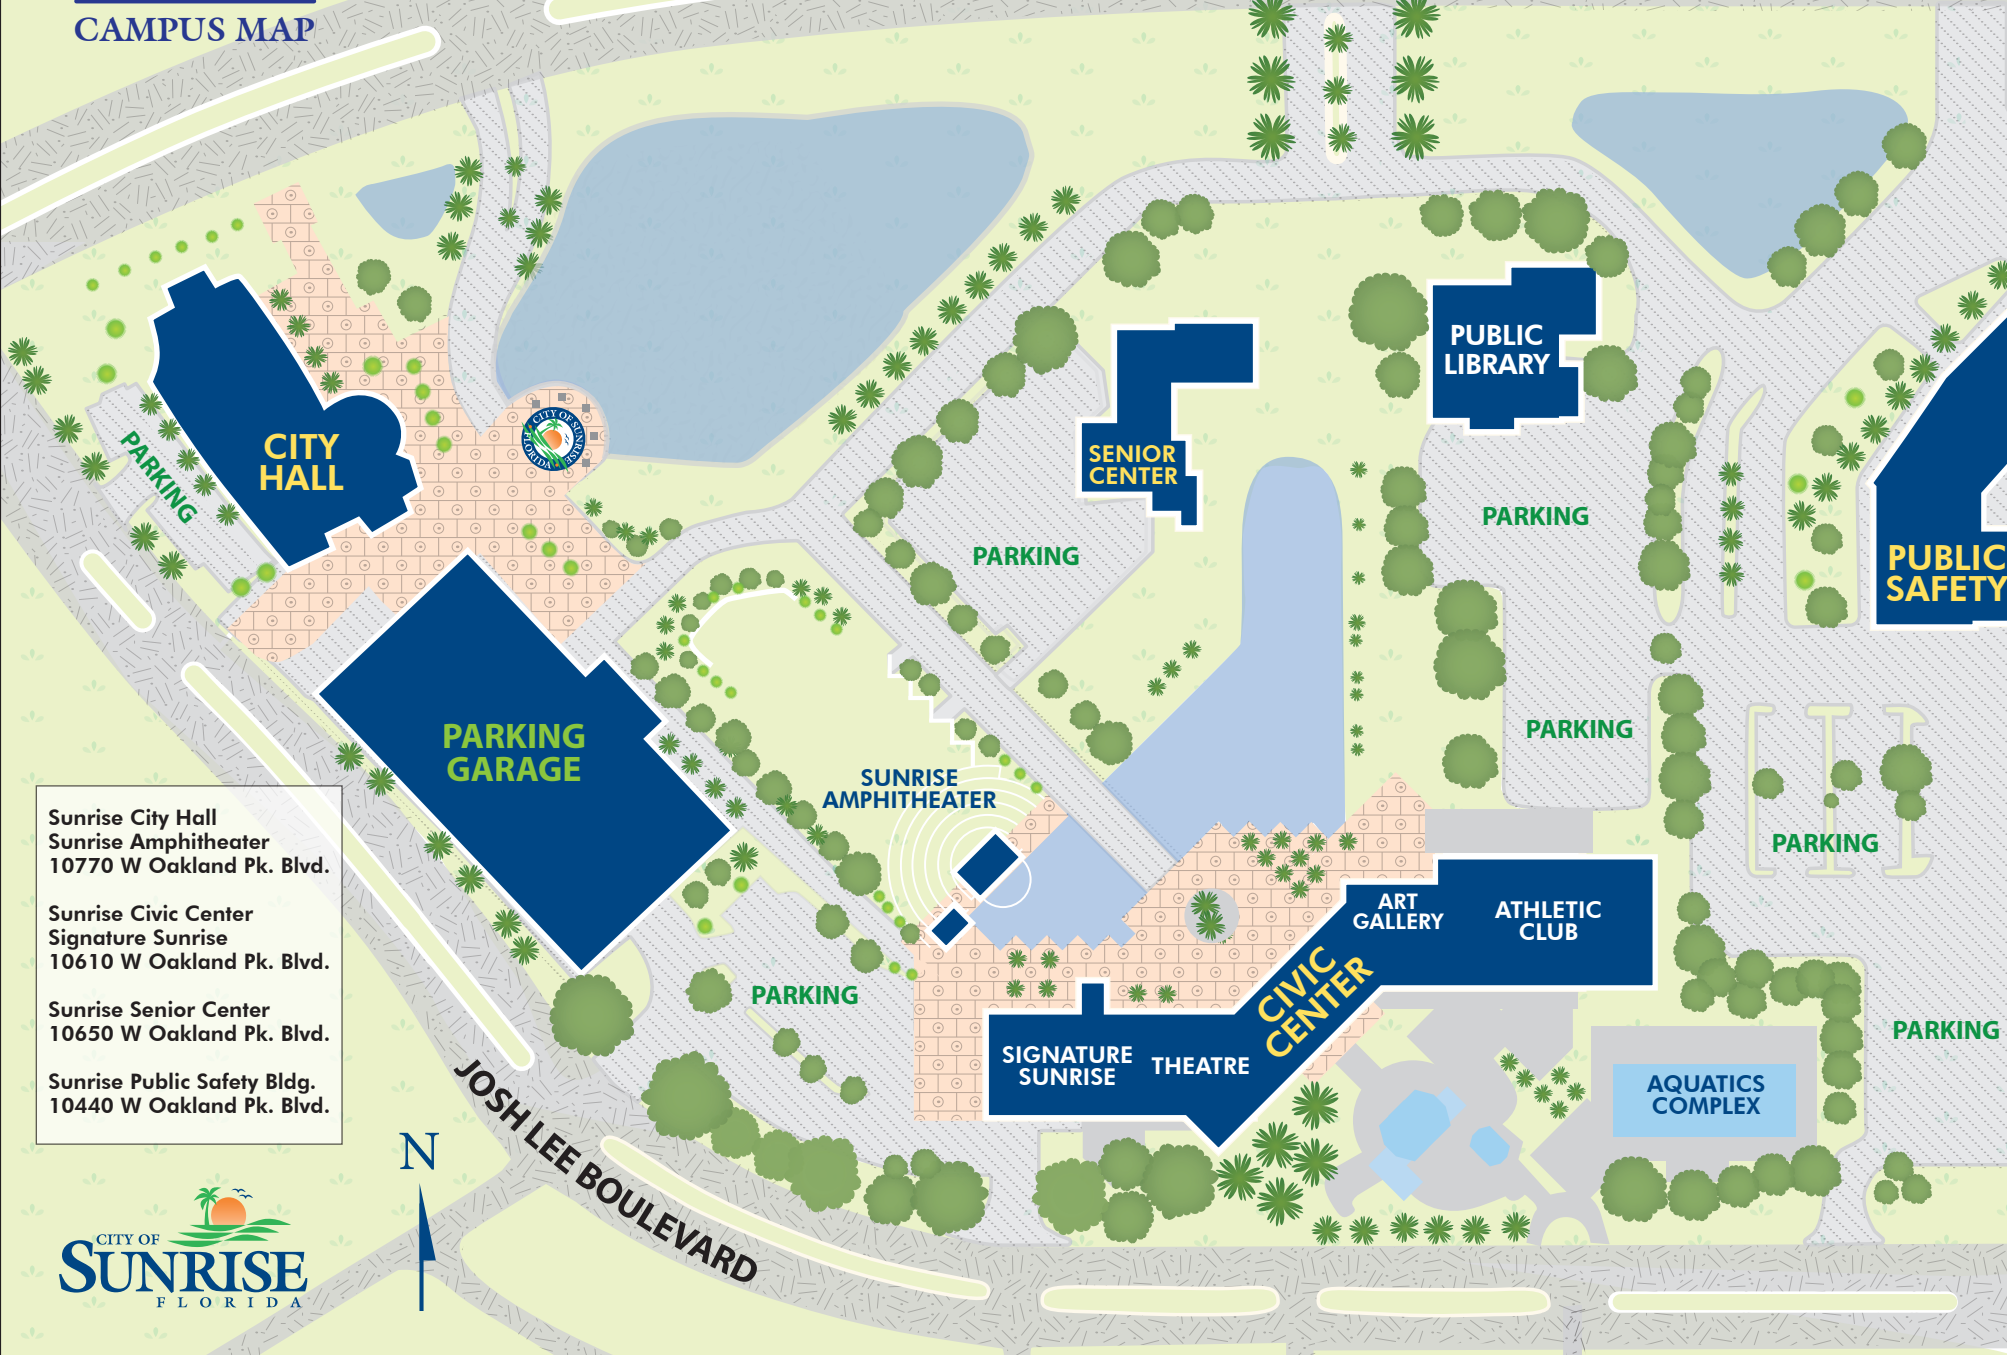

**SUNRISE
CIVIC CENTER
CAMPUS MAP**

OAKLAND PARK BOULEVARD

JOSH LEE BOULEVARD

- Sunrise City Hall
Sunrise Amphitheater
10770 W Oakland Pk. Blvd.
- Sunrise Civic Center
Signature Sunrise
10610 W Oakland Pk. Blvd.
- Sunrise Senior Center
10650 W Oakland Pk. Blvd.
- Sunrise Public Safety Bldg.
10440 W Oakland Pk. Blvd.