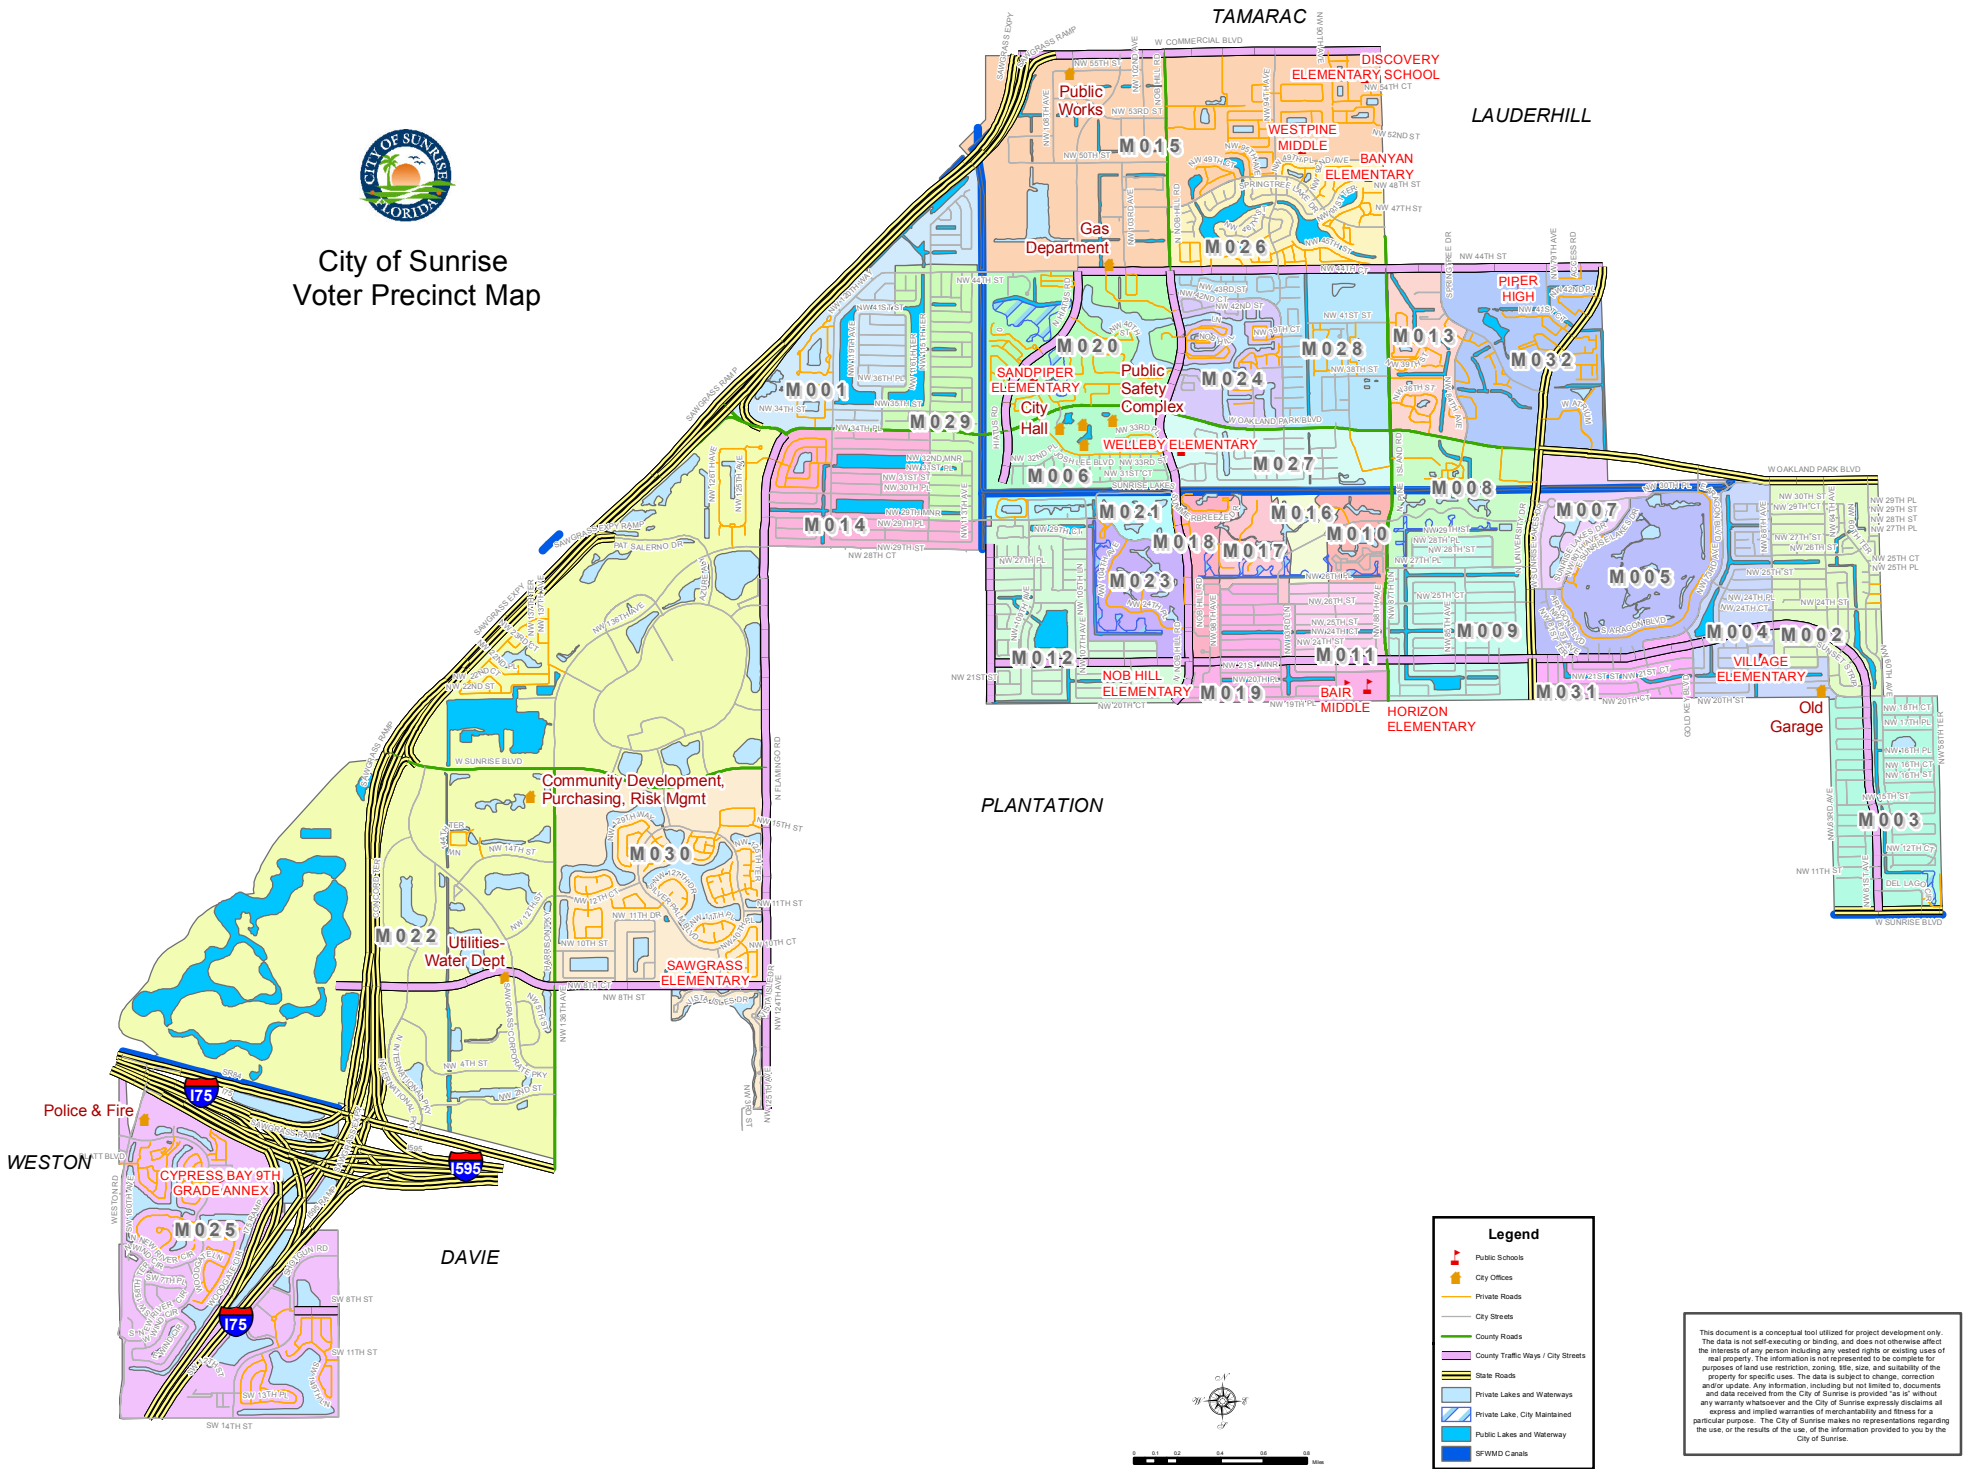

City of Sunrise Voter Precinct Map

Legend

- Public Schools
- City Offices
- Private Roads
- City Streets
- County Roads
- County Traffic Ways / City Streets
- State Roads
- Private Lakes and Waterways
- Private Lake, City Maintained
- Public Lakes and Waterway
- SFWMD Canals